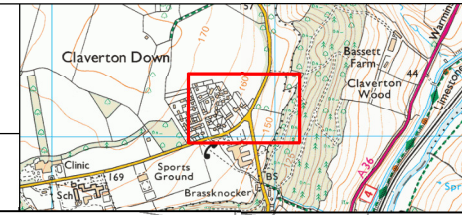

Parking Zones in Area
 Zone 9

- No Parking and No Loading at Any Time
- No Parking Between Times Stated & No Loading Between Times Stated
- No Parking at Any Time
- No Parking Between Times Stated
- Limited Parking
- Permit Parking Place
- Permit Parking & Paid For Parking
- Other restrictions not covered in this order

NORTH
 1:1250 @ A3
 NR : No Return

Locality	Bath
TRO Area	Bath South East Outer Area
Tile	M16/Proposed
Date	??/??/????